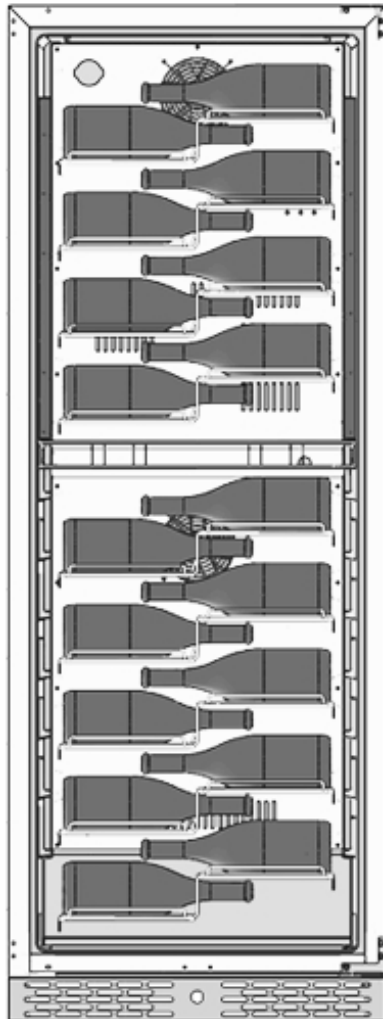

Bottle loading plan

DUNAVOX GRANDE-104
DX-104.375DB, DSS

Standard 750mL Bordeaux bottle

12
12
12
12
12
12
12
12
12
8
104