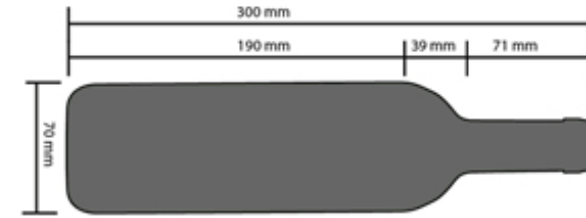

Bottle loading plan

DUNAVOX GRANDE-104
DX-104.375DB, DSS

Standard 750mL Bordeaux bottle

12
12
12
12
12
12
12
12
12
8
104