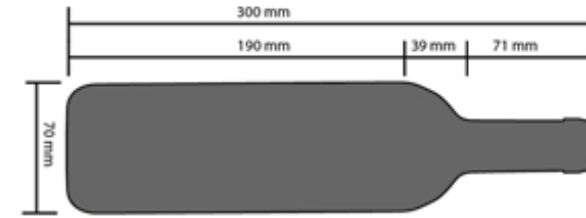

Bottle loading plan

DUNAVOX CULINARY-107
DX-107.229K

Standard 750mL Bordeaux bottle