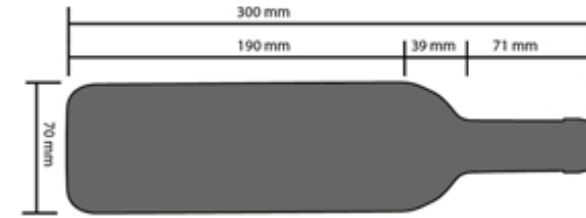

Bottle loading plan

DUNAVOX CULINARY-147 DX-147.280K

Standard 750mL Bordeaux bottle