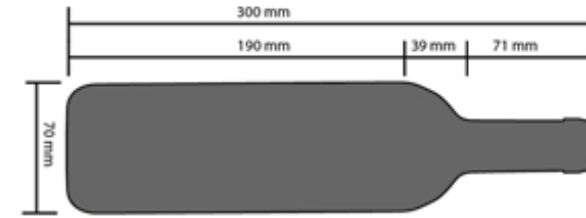

Bottle loading plan

DUNAVOX CULINARY-198 DX-198.386K

Standard 750mL Bordeaux bottle