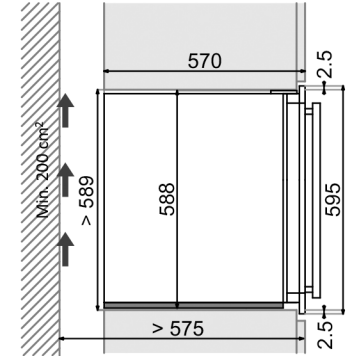

DUNAVOX SOUL-41

DAB-41.83DB, DSS

Front View

Side View

Top View

Remove