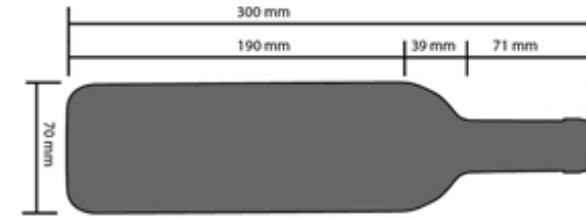

Bottle loading plan

DUNAVOX FLOW-39.TO
DAUF-39.119DB.TO, DOP.TO

Standard 750mL Bordeaux bottle