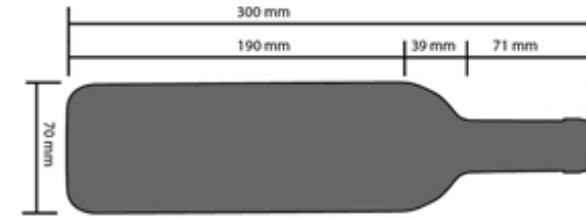

Bottle loading plan

DUNAVOX FLOW-39DB.TO
DAUF-39.119DB.TO

Standard 750mL Bordeaux bottle